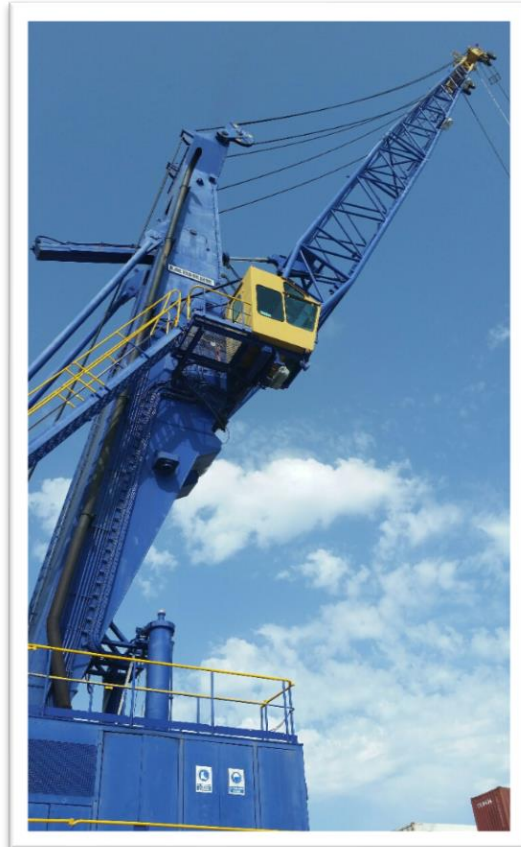

## Liebherr LHM 1300

**YEAR:** 1997

**LIFTING CAPACITIES:** 45 t

**WORKING HOURS:** ~20.000

**2 ROPES**

**GOOD WORKING CONDITIONS**

## Liebherr LHM 1300