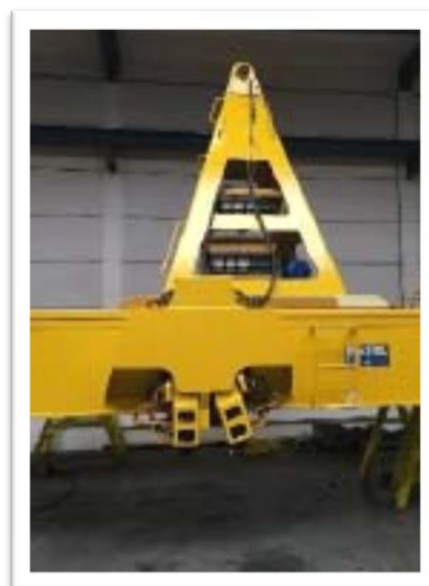

SPREADER BROMMA EH170

YEAR:

2002

LIFTING CAPACITY:

40t

GOOD WORKING CONDITIONS