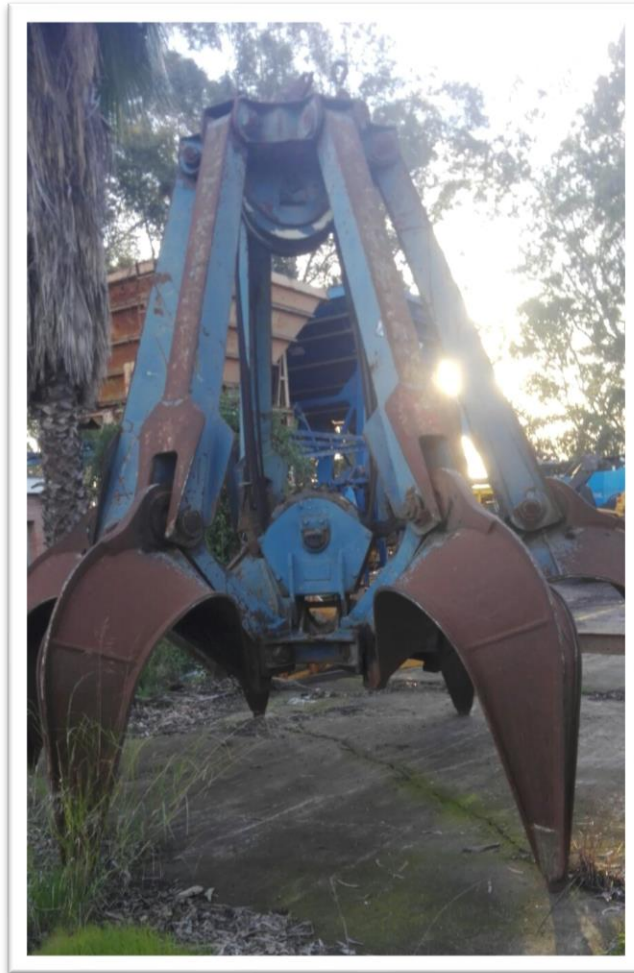

**BENDEZU
PORT
EQUIPMENT**

Bendezu Port Equipment

MAQUINARIA PORTUARIA DE SEGUNDA MANO – USED PORT EQUIPMENT FOR SALE – GEBRAUCHTE HAFENTECHNIK

SMAG ORANGE PEEL GRAB 5 m³

YEAR: 2000

CAPACITIES: 5 m³

GOOD WORKING CONDITIONS