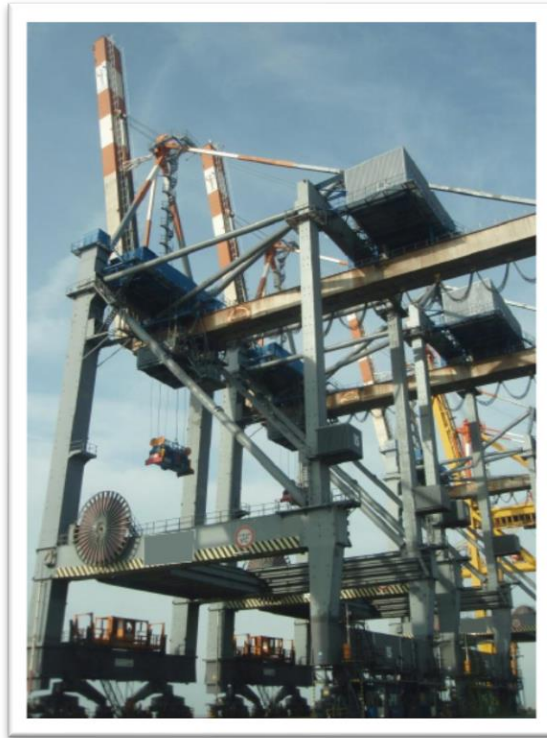

Gantry Crane MAN-Takraft

YEAR:	1997
LIFTING CAPACITIES:	75 t
SPAN:	30,5 m
MAX. OUTREACH:	53 m
MAX. BACKREACH:	26 m

GOOD WORKING CONDITIONS