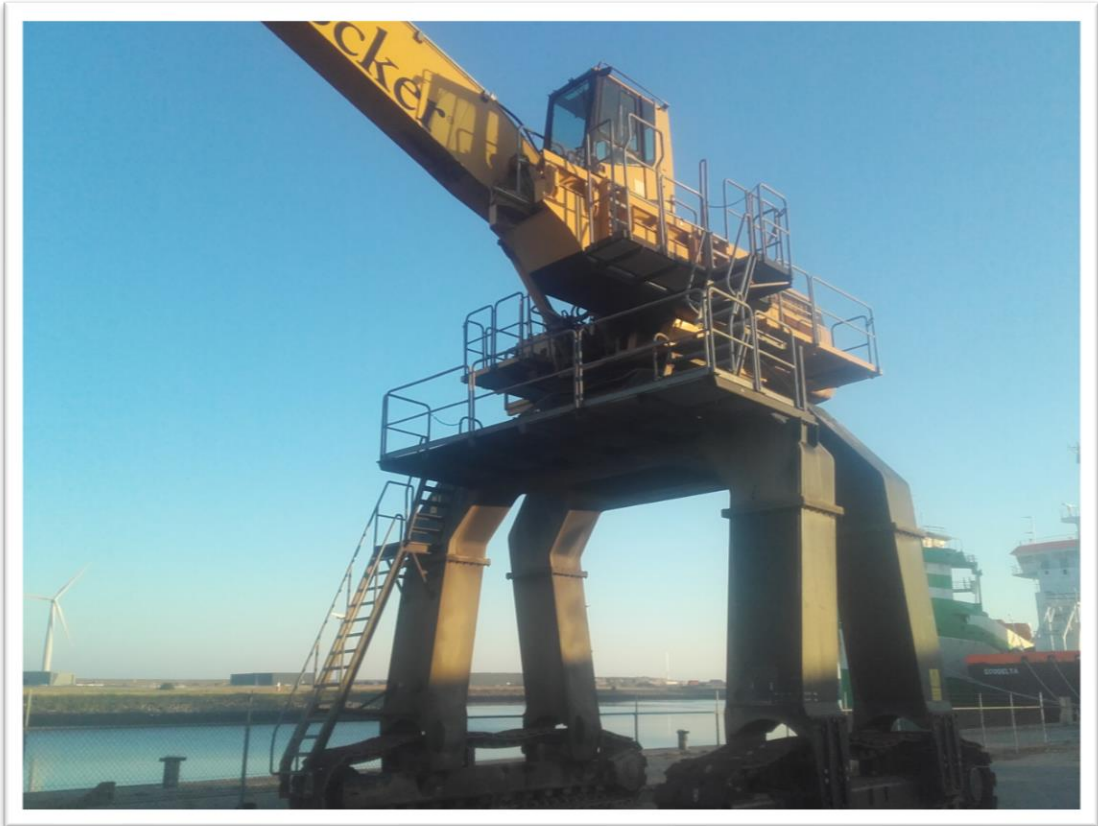

**BENDEZU
PORT
EQUIPMENT**

Bendezu Port Equipment

MAQUINARIA PORTUARIA DE SEGUNDA MANO – USED PORT EQUIPMENT FOR SALE – GEBRAUCHTE HAFENTECHNIK

Multidocker CH65BII

YEAR: 2003

WORKING HOURS: Approx. 20.000

GOOD WORKING CONDITIONS

Multidocker CH65BII

MultiDocker CH65 C
MG 5000 C– CM 8000
Front end 24,5 m
Boom 14,95 m, Stick 11,9 m