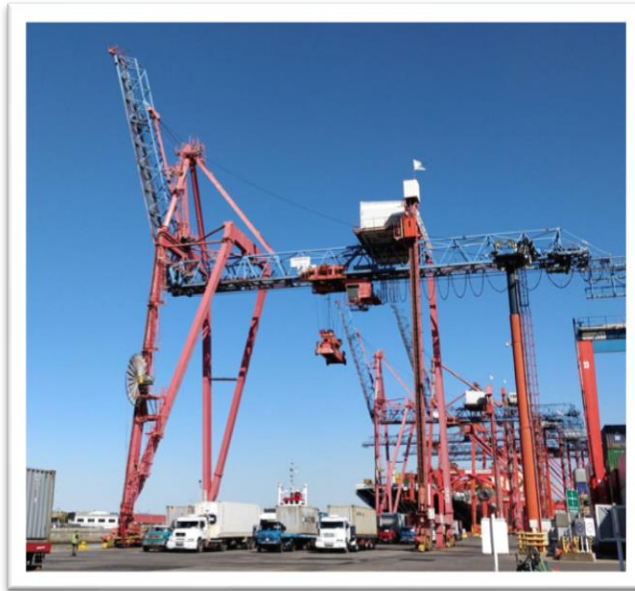

## STS LIEBHERR T120L SUPER

YEAR:	1995
LIFTING CAPACITIES:	50t
OUTREACH:	32m
BACK REACH:	10,7m
SPAN:	31,37m

**GOOD WORKING CONDITIONS**