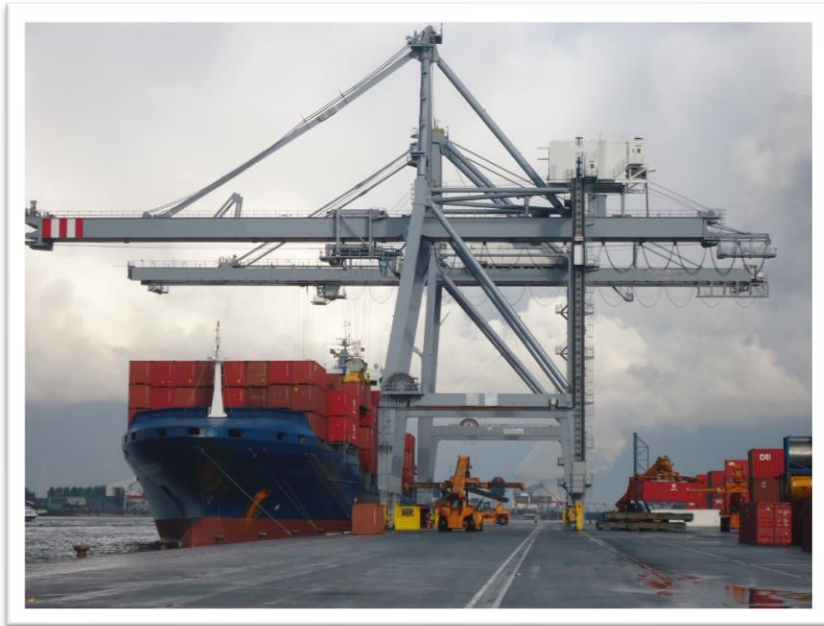

## STS PACECO

**SIZE:** PANAMAX

**YEAR:** 2012

**WORKING HOURS:** 14.600

**LIFTING CAPACITY:** 45t

**OUTREACH:** 39m

**BACK REACH:** 11m

**VERY WELL WORKING CONDITIONS**