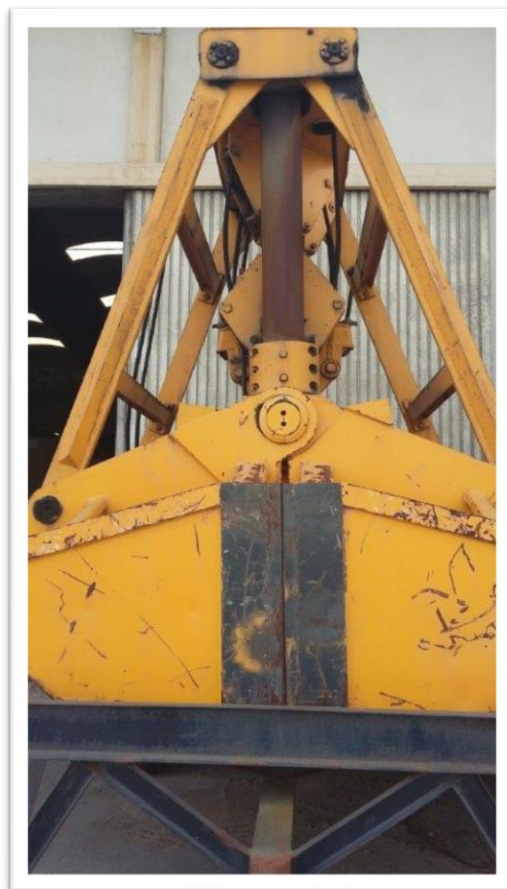

**BENDEZU
PORT
EQUIPMENT**

Bendezu Port Equipment

MAQUINARIA PORTUARIA DE SEGUNDA MANO – USED PORT EQUIPMENT FOR SALE – GEBRAUCHTE HAFENTECHNIK

Grab BLUG CM1R

YEAR: 2000

CAPACITIES: 10 m³

REMOTE CONTROL

Grab BLUG CM1R