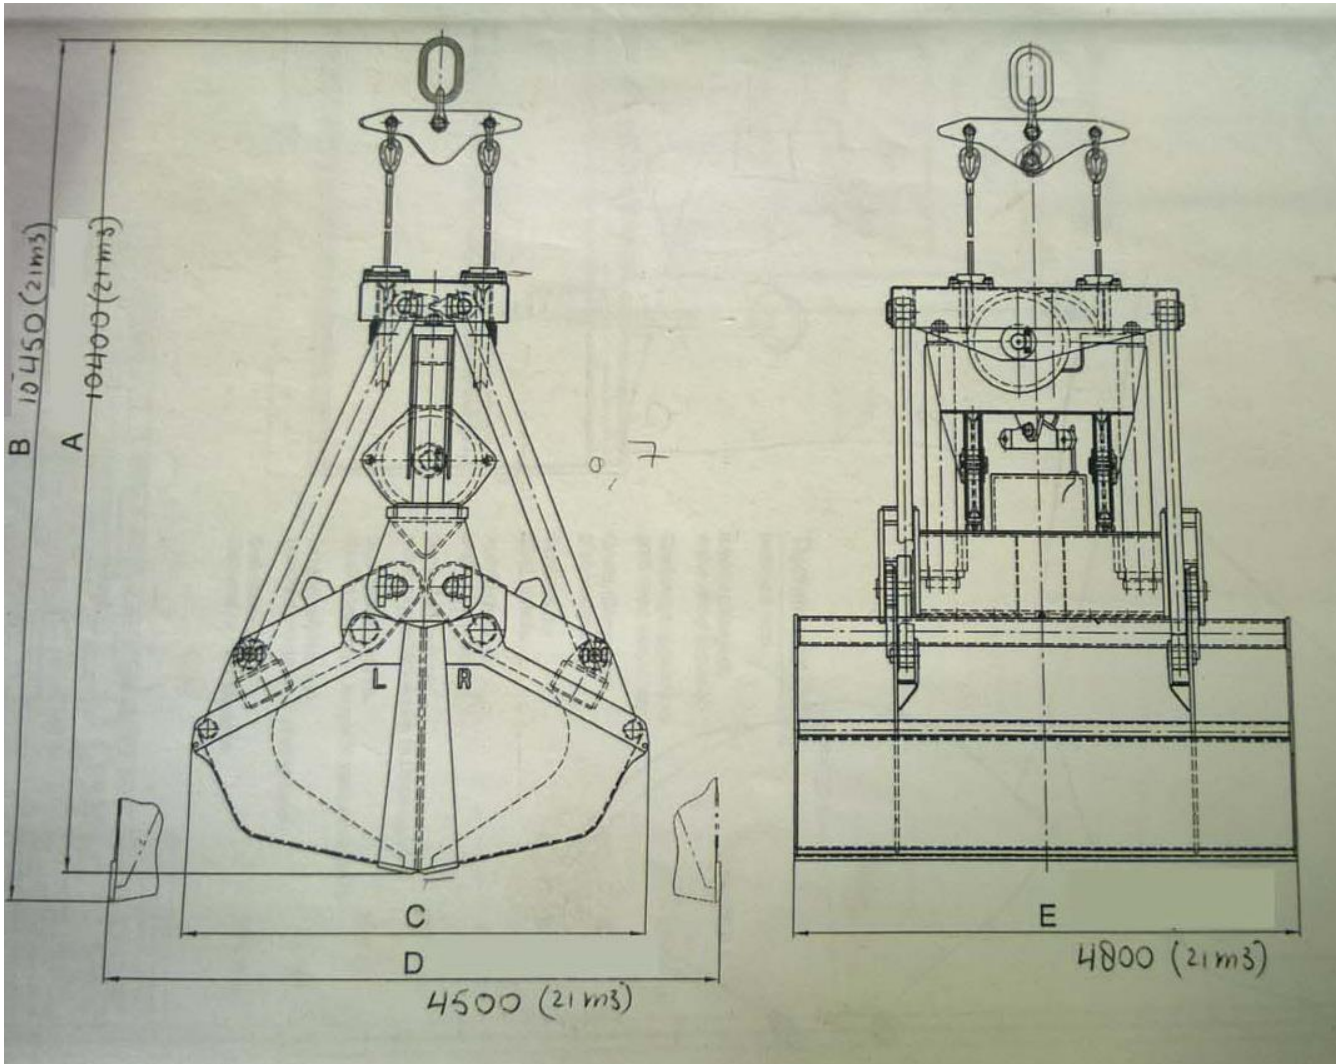

BENDEZU
PORT
EQUIPMENT

Bendezu Port Equipment

MAQUINARIA PORTUARIA DE SEGUNDA MANO – USED PORT EQUIPMENT FOR SALE – GEBRAUCHTE HAFENTECHNIK

SMAG EGF GRAB 21 m³

ventas@suministrosportuarios.com

info@bendezu.com

+34 679 449 189

+49 176 727 176 54