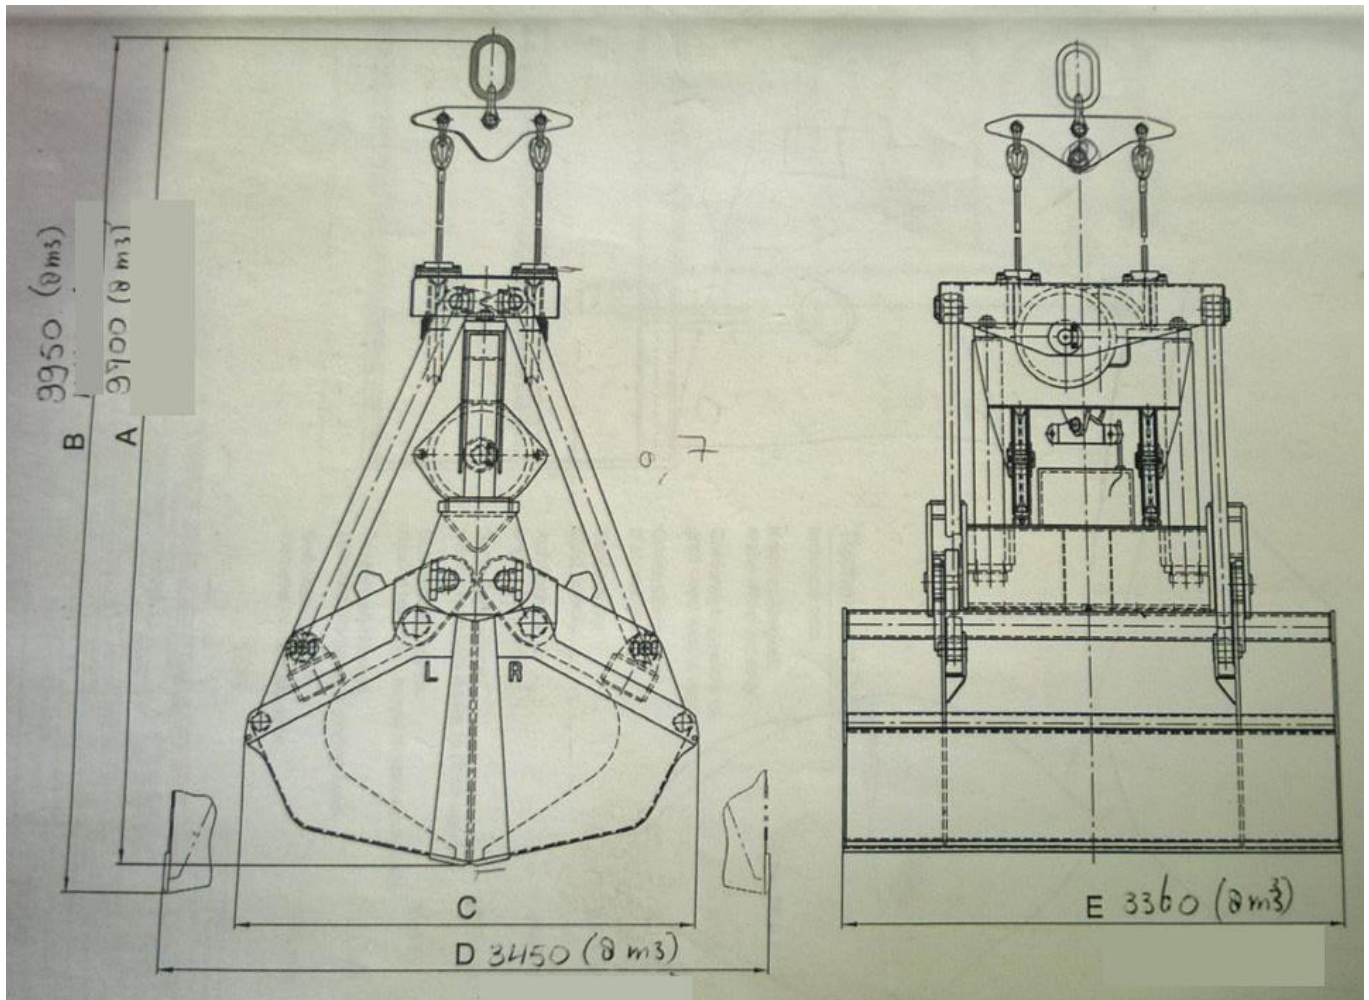

BENDEZU
PORT
EQUIPMENT

Bendezu Port Equipment

MAQUINARIA PORTUARIA DE SEGUNDA MANO – USED PORT EQUIPMENT FOR SALE – GEBRAUCHTE HAFENTECHNIK

SMAG EGF GRAB 8 m³

ventas@suministrosportuarios.com

info@bendezu.com

+34 679 449 189

+49 176 727 176 54