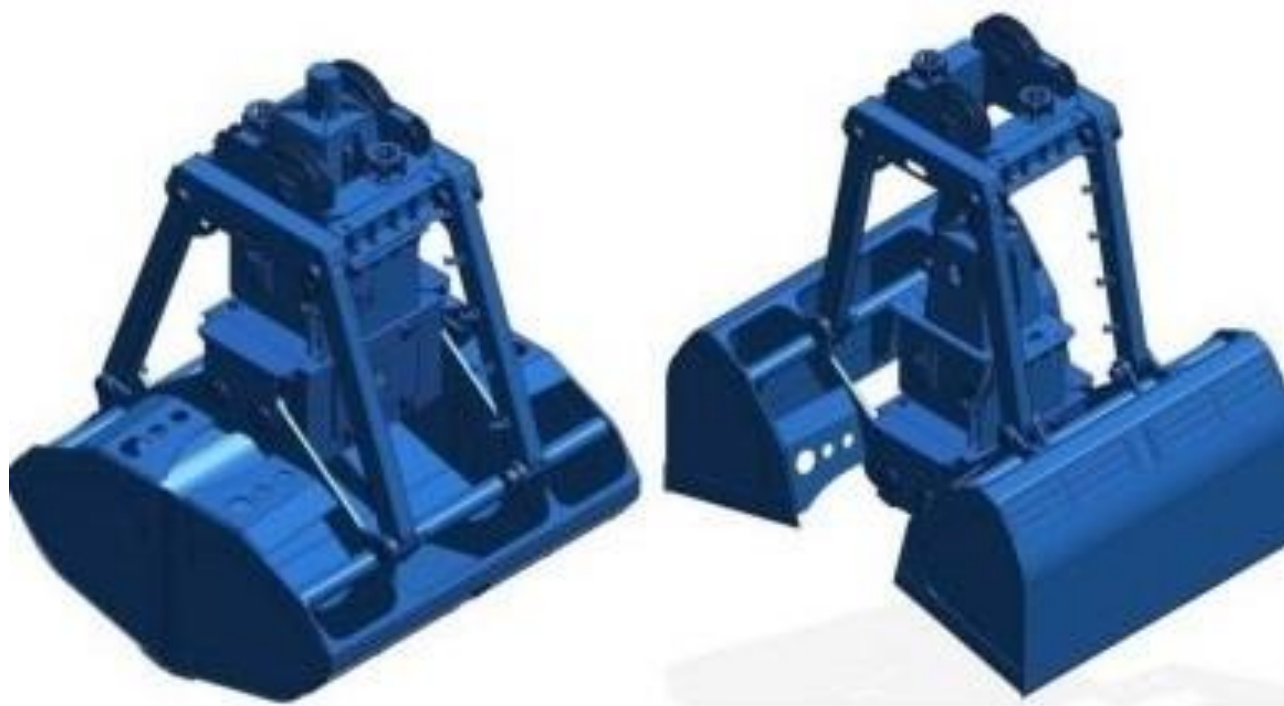

**BENDEZU
PORT
EQUIPMENT**

Bendezu Port Equipment

MAQUINARIA PORTUARIA DE SEGUNDA MANO – USED PORT EQUIPMENT FOR SALE – GEBRAUCHTE HAFENTECHNIK

Grab 12000 LTR.

YOM: 2015

CAPACITY: 12 m³

GOOD WORKING CONDITIONS