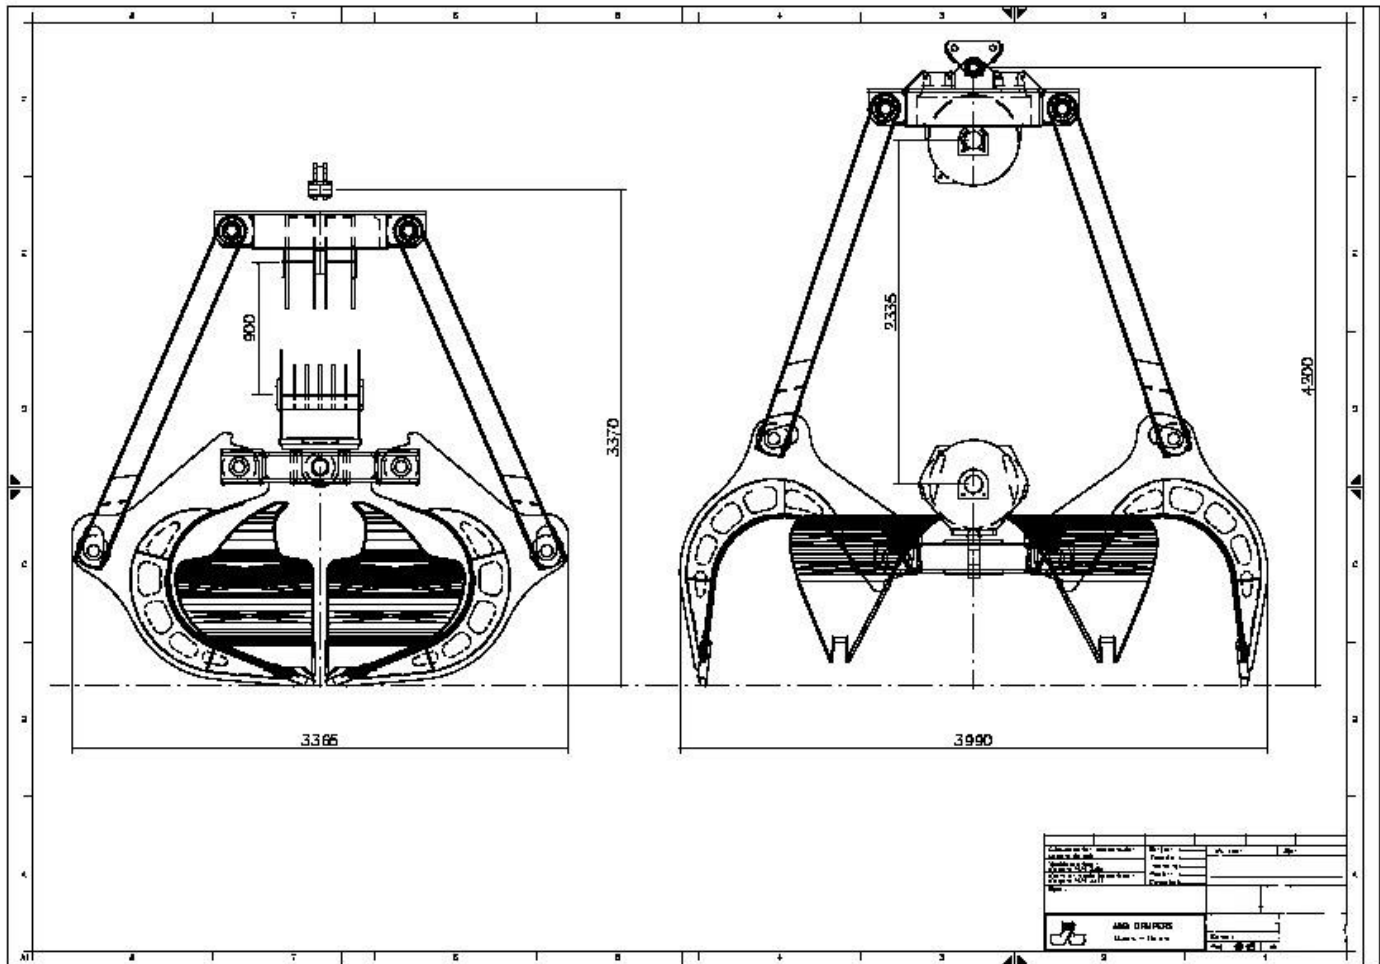

BENDEZU
PORT
EQUIPMENT

Bendezu Port Equipment

MAQUINARIA PORTUARIA DE SEGUNDA MANO – USED PORT EQUIPMENT FOR SALE – GEBRAUCHTE HAFENTECHNIK

J&B ORANGE PEEL GRAB 3,25m³

ventas@suministrosportuarios.com

info@bendezu.com

+34 679 449 189

+49 176 727 176 54