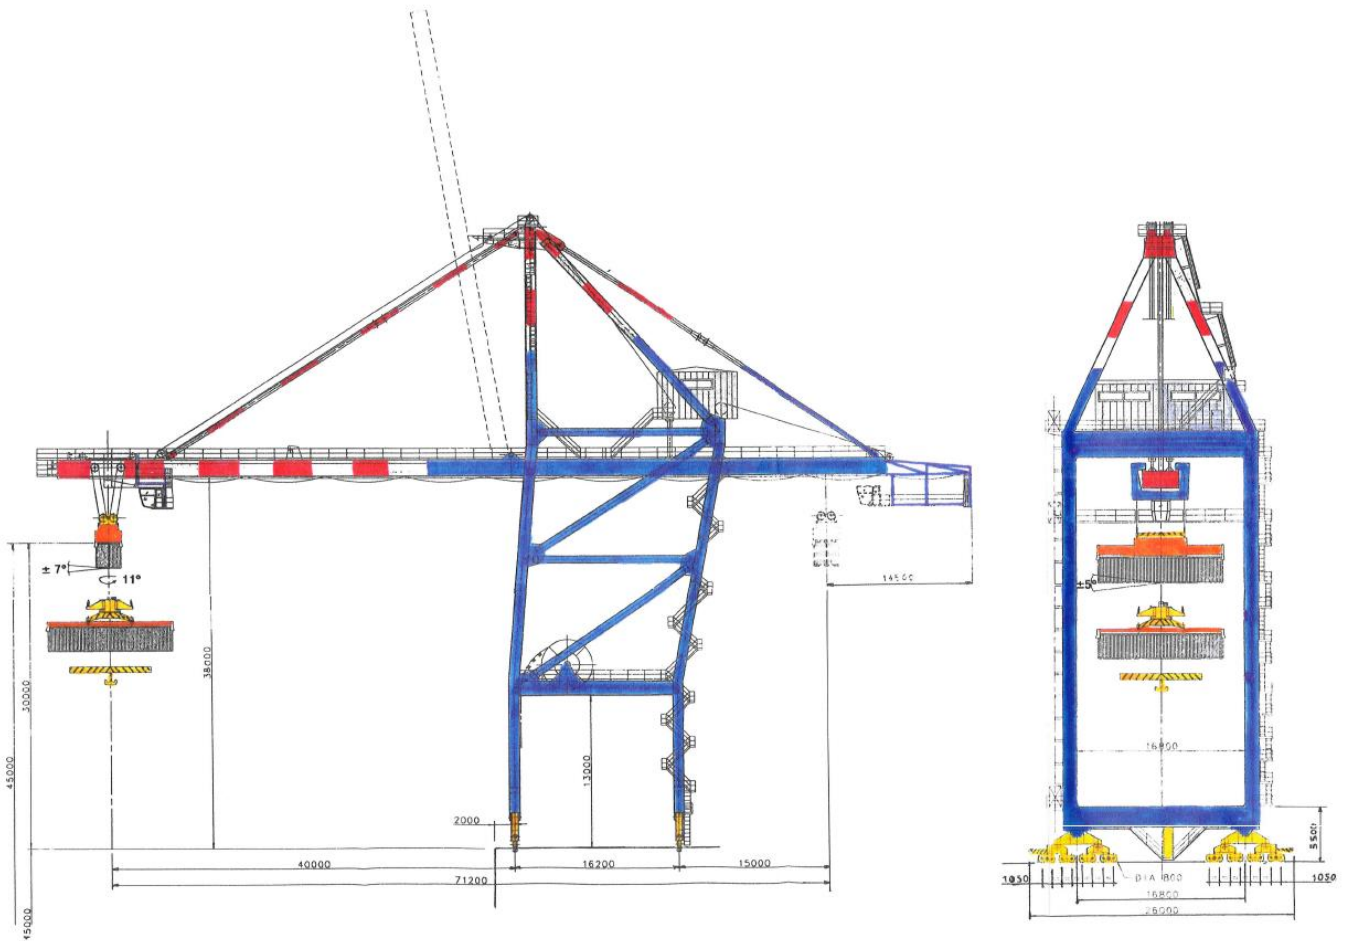

**BENDEZU
PORT
EQUIPMENT**

Bendezu Port Equipment

MAQUINARIA PORTUARIA DE SEGUNDA MANO – USED PORT EQUIPMENT FOR SALE – GEBRAUCHTE HAFENTECHNIK

STS Crane Ansaldo

ventas@suministrosportuarios.com

info@bendezu.com

+34 679 449 189

+49 176 727 176 54