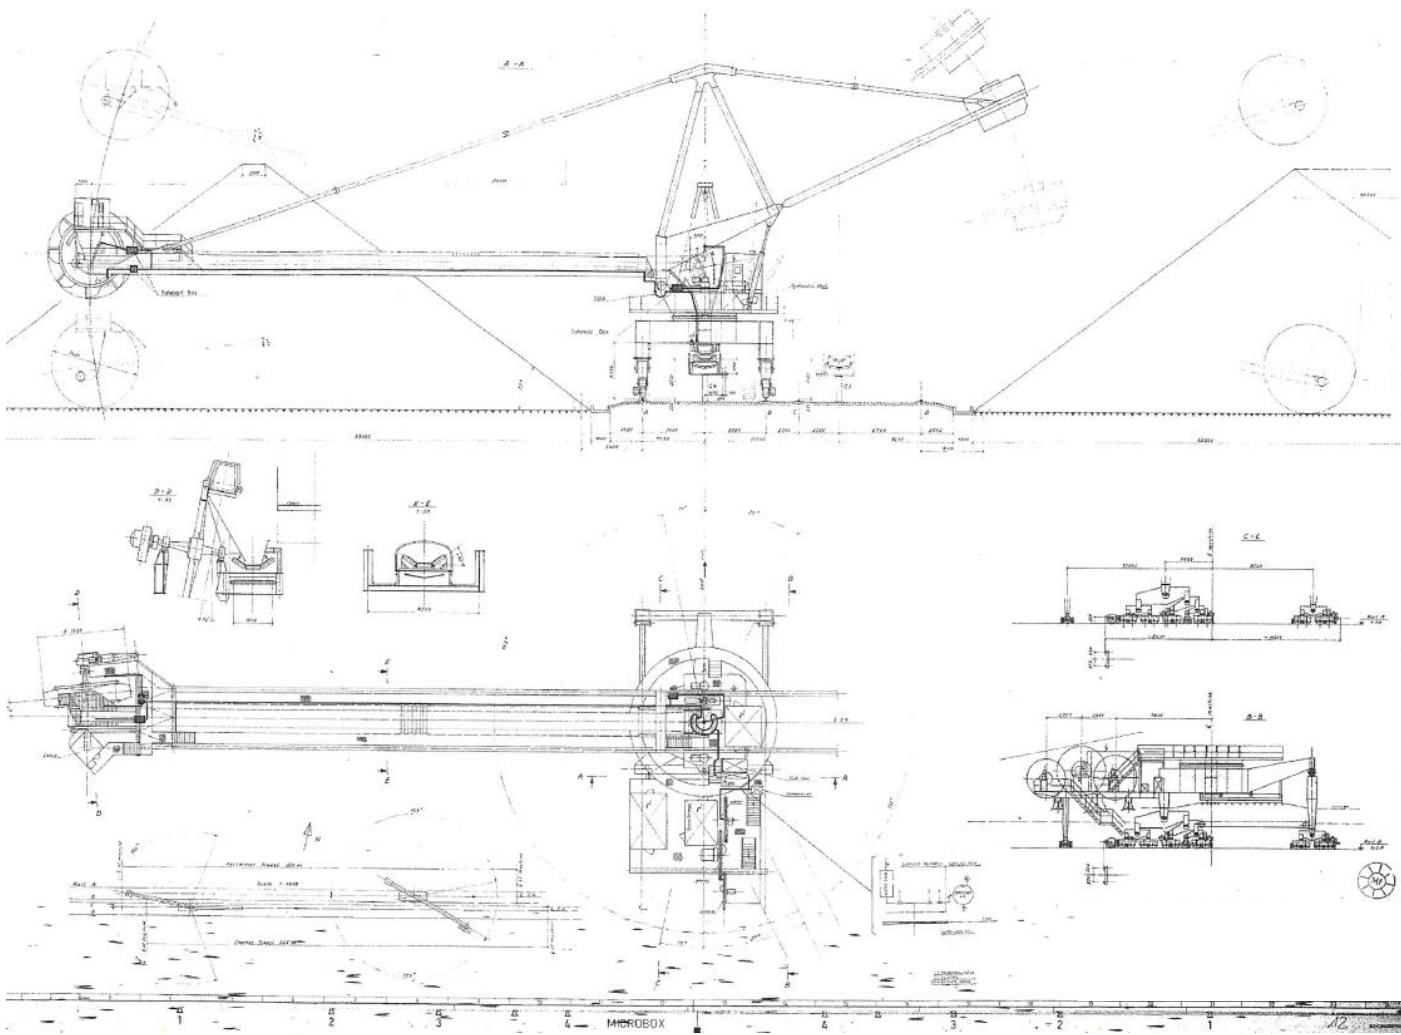

**BENDEZU
PORT
EQUIPMENT**

Bendezu Port Equipment

MAQUINARIA PORTUARIA DE SEGUNDA MANO – USED PORT EQUIPMENT FOR SALE – GEBRAUCHTE HAFENTECHNIK

Bucket Wheel Reclaimer

ventas@suministrosportuarios.com

info@bendezu.com

+34 679 449 189

+49 176 727 176 54