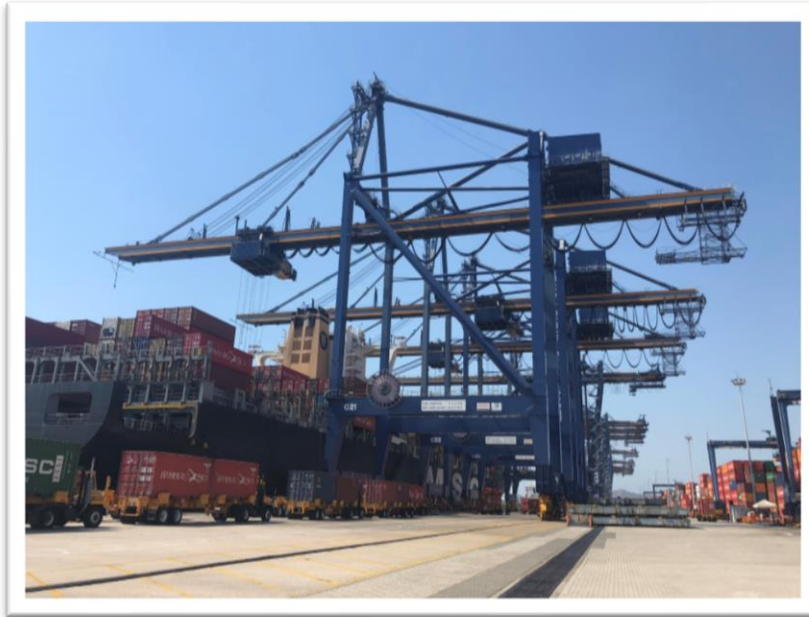

STS NOELL SUPER POST PANAMAX

YEAR:	2008
LIFTING CAPACITIES:	70t
WORKING HOURS:	aprox. 37.000
OUTREACH:	51m
BACK REACH:	13m
SPAN:	30,5m

GOOD WORKING CONDITIONS