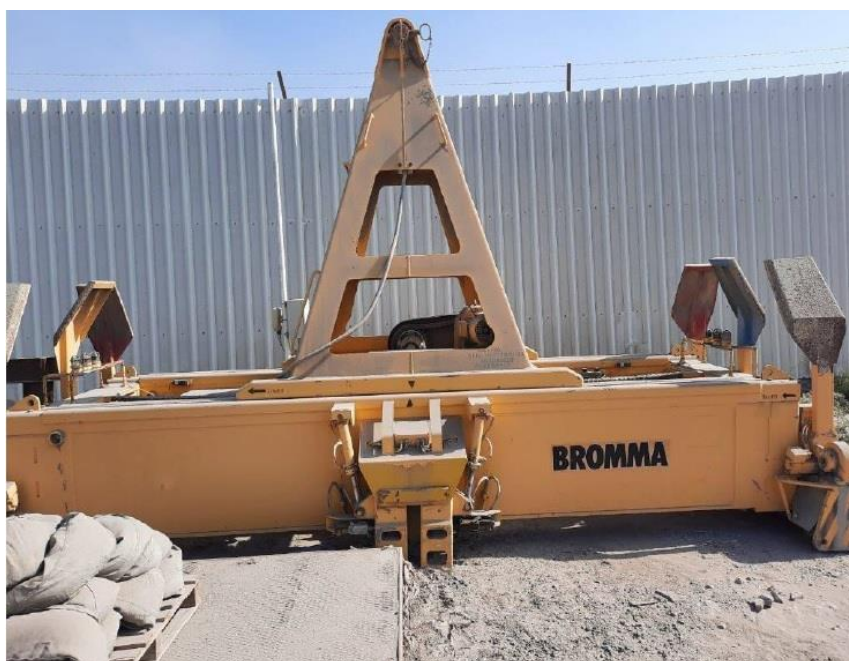

**BENDEZU
PORT
EQUIPMENT**

Bendezu Port Equipment

MAQUINARIA PORTUARIA DE SEGUNDA MANO – USED PORT EQUIPMENT FOR SALE – GEBRAUCHTE HAFENTECHNIK

Bromma Spreader EH170 Twin Lift

YEAR: 1994

LIFTING CAPACITIES 40 t.