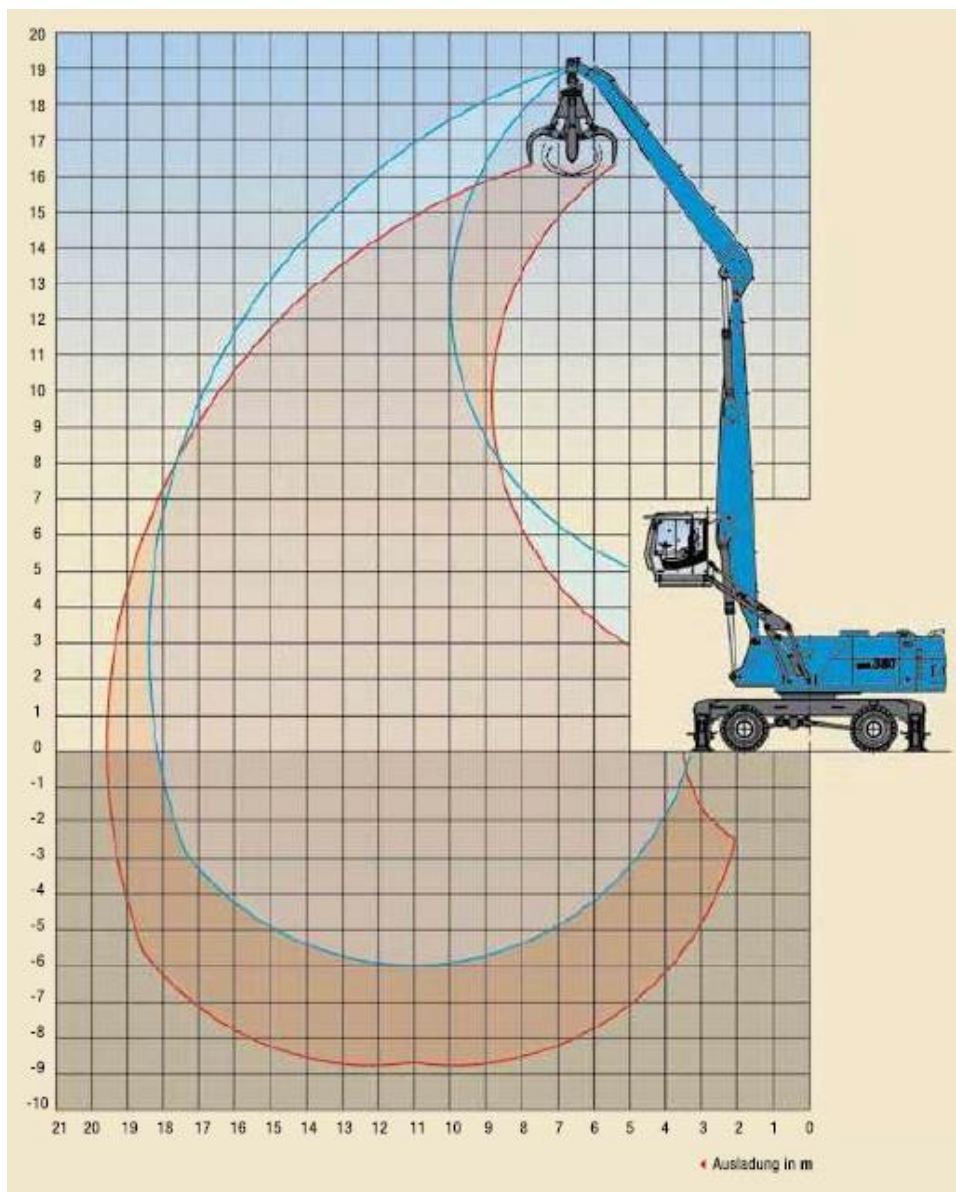

**BENDEZU
PORT
EQUIPMENT**

Bendezu Port Equipment

MAQUINARIA PORTUARIA DE SEGUNDA MANO – USED PORT EQUIPMENT FOR SALE – GEBRAUCHTE HAFENTECHNIK

FUCHS MHL 380 D

ventas@suministrosportuarios.com

info@bendezu.com

+34 679 449 189

+49 176 727 176 54