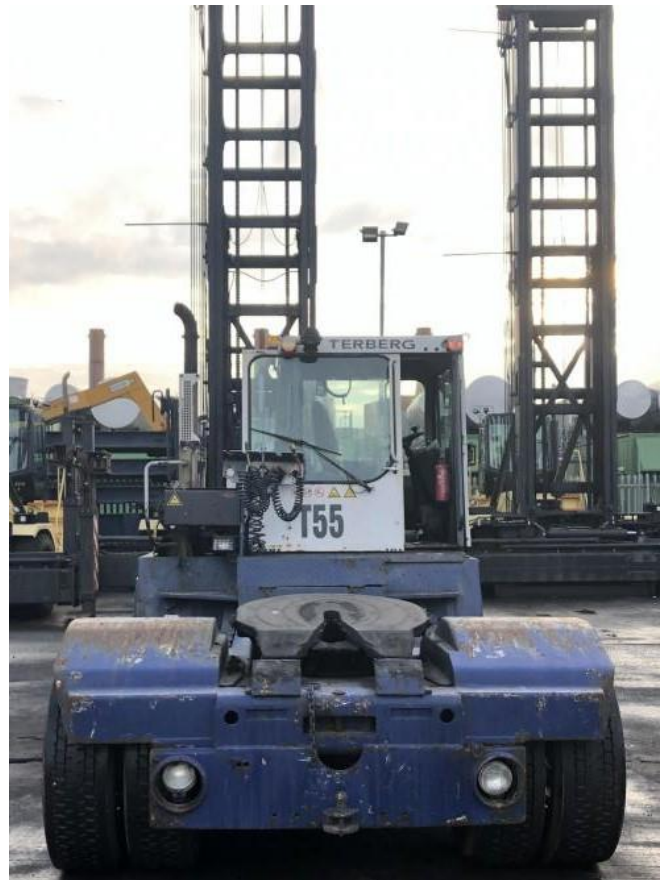

**BENDEZU
PORT
EQUIPMENT**

Bendezu Port Equipment

MAQUINARIA PORTUARIA DE SEGUNDA MANO – USED PORT EQUIPMENT FOR SALE – GEBRAUCHTE HAFENTECHNIK

Terminal Trucks 4 x 2 Terberg TT222

YEAR: 2009

WORKING HOURS: 12.789 hrs

GOOD WORKING CONDITIONS

5 Terminal Trucks 4 x 2 Terberg TT222

**BENDEZU
PORT
EQUIPMENT**

Bendezu Port Equipment

MAQUINARIA PORTUARIA DE SEGUNDA MANO – USED PORT EQUIPMENT FOR SALE – GEBRAUCHTE HAFENTECHNIK

5 Terminal Trucks 4 x 2 Terberg TT222

**BENDEZU
PORT
EQUIPMENT**

Bendezu Port Equipment

MAQUINARIA PORTUARIA DE SEGUNDA MANO – USED PORT EQUIPMENT FOR SALE – GEBRAUCHTE HAFENTECHNIK

5 Terminal Trucks 4 x 2 Terberg TT222