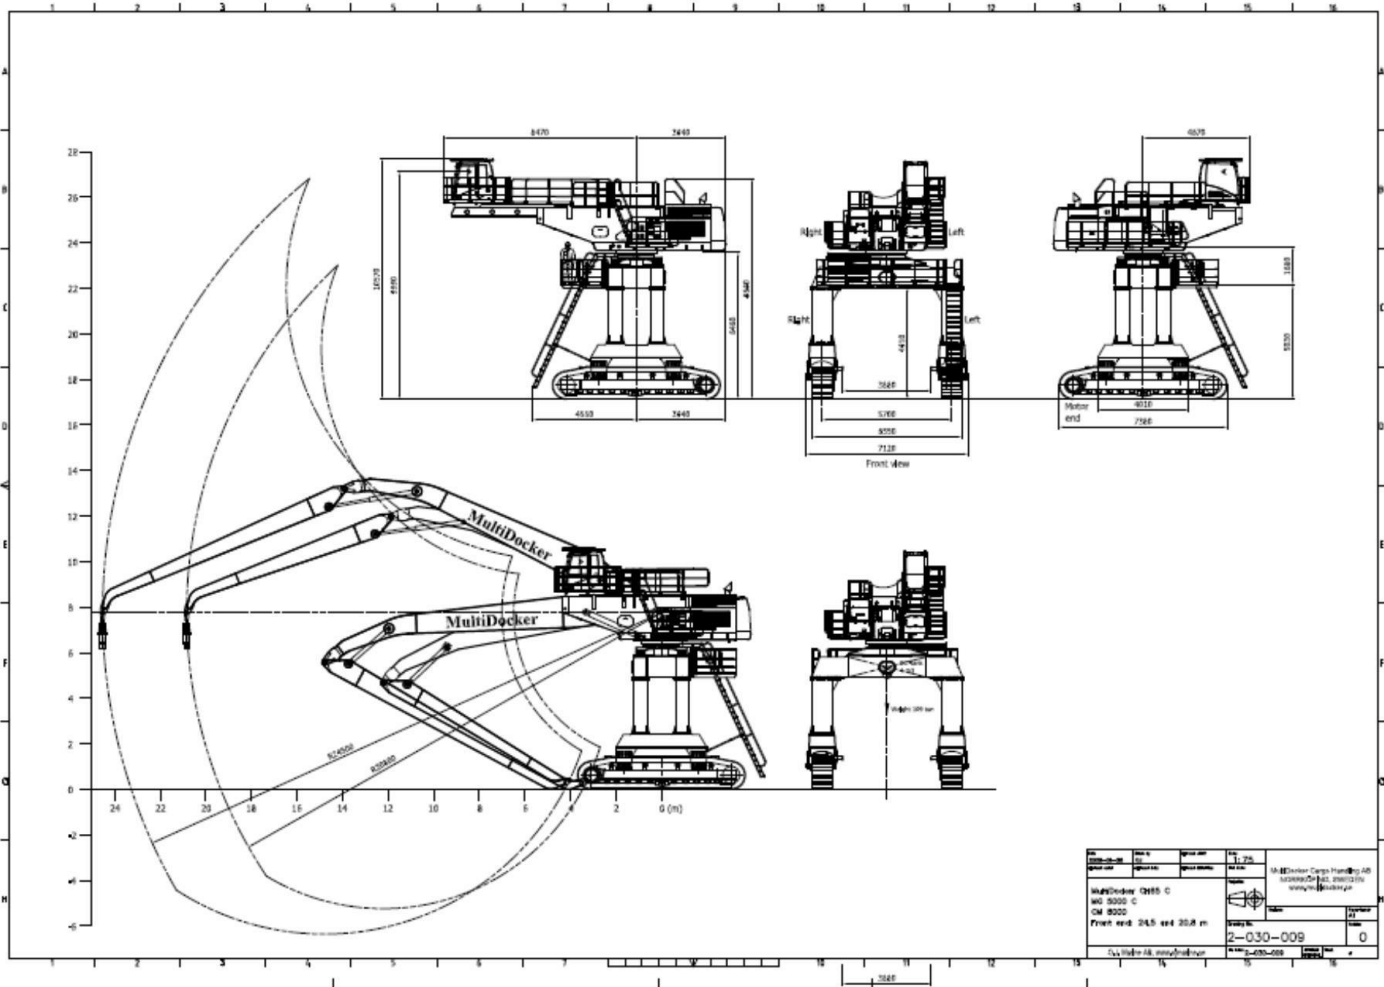

**BENDEZU
PORT
EQUIPMENT**

Bendezu Port Equipment

MAQUINARIA PORTUARIA DE SEGUNDA MANO – USED PORT EQUIPMENT FOR SALE – GEBRAUCHTE HAFENTECHNIK

Multidocker CH65 C

ventas@suministrosportuarios.com

info@bendezu.com

+34 679 449 189

+49 176 727 176 54