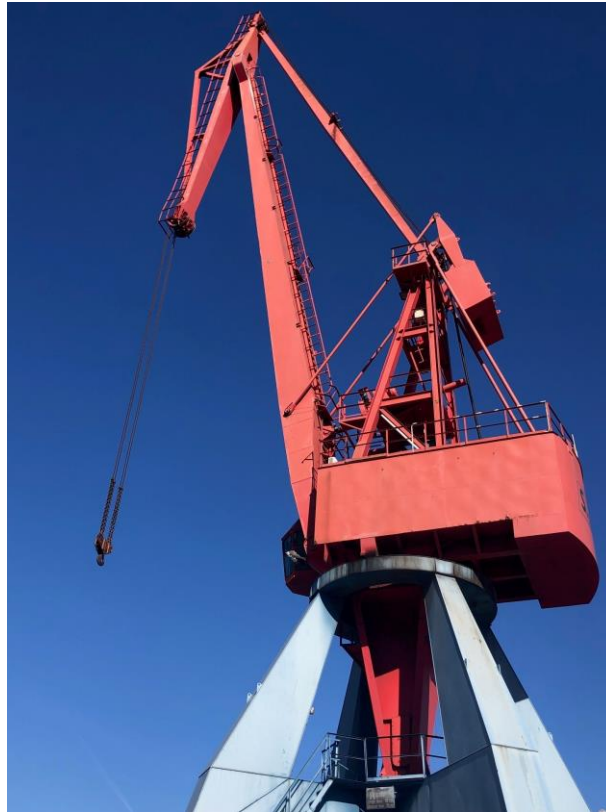

**BENDEZU
PORT
EQUIPMENT**

Bendezu Port Equipment

MAQUINARIA PORTUARIA DE SEGUNDA MANO – USED PORT EQUIPMENT FOR SALE – GEBRAUCHTE HAFENTECHNIK

Rail Mounted Slewing Crane

YEAR: 1993

RAILSPAN: 9,30 metres

LIFTING CAPACITIES 30 t.